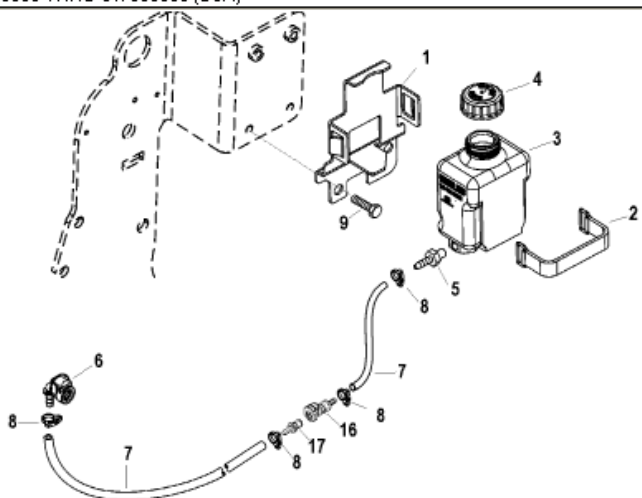

Parts List						
Ref	Class	Part	Description	Qty	Comment	Footnote
1		860065A	BRACKET KIT, Lube Monitor Rese	1	(Closed Cooling)	
2		808023T	STRAP, Reservoir Retainer	1		
3		806193A36	RESERVOIR, Lube Monitor	1	(Closed Cooling)	
4	36	806727	CAP, Lube Reservoir	1		
5	22	808624	CONNECTOR, Lube Reservoir	1		
6	22	861163	QUICK CONNECTOR, (90 Degree)	1		
7	32	19409	HOSE, (54.00 Inches Bulk) (.25 Inc	1		
8	54	41582	CLAMP, Nylon, Hose	5	AR	
9	10	98261	SCREW, (.375-16 x .750)	2		
10		865175T	BRACKET, Lube Monitor Reservoir	1	(Standard Cooling)	
11		806193A37	RESERVOIR, Lube Monitor	1	(Standard Cooling)	
12	36	806727	CAP, Lube Reservoir	1		
13	22	85439001	CONNECTOR, Male, Lube Reservoir	1		
14	10	828552	SCREW, (.375-16 x .500)	1		
15	11	826709	NUT, (.250-20)	1		
16	22	865190	CONNECTOR, Female	1		
17	22	865191	FITTING, Male	1		